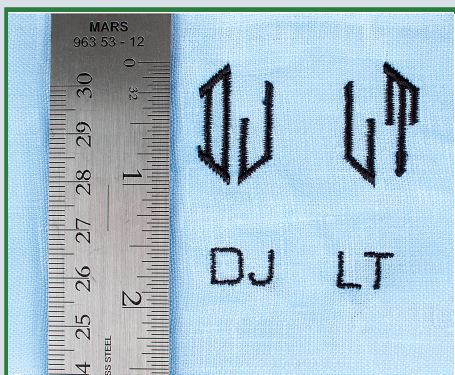

BOULEVARD

MASK MONOGRAMMING GUIDE

EMBROIDERY GUIDE STOCK GRAPHICS

EMBROIDERY STOCK GRAPHICS

Customize your product with a graphic or monogram.

butterfly (5.1 cm X 2.9 cm)

heart (5.1 cm X 2.9 cm)

daisy (5.1 cm X 2.9 cm)

CUSTOM PHRASES?

Call or email us and let's get creative.
5 piece minimum please.

CUSTOM GRAPHICS?

We can digitize your logo.
Call or email us for set-up fee.

EMBROIDERY MONOGRAM OPTIONS

FONT STYLE:	VENTI (F-L)  height: 5/16"		CIRCLE (F-L)  height: 1"	
	COLOR OPTIONS:  BLACK  NAVY  GREEN  RED  IVORY  GOLD  NEON PINK  PERIWINKLE			

*not actual size

*PLEASE KEEP IN MIND

Because the Stitch Circle Font will form letters to fit a circular shape - based on the position, some letters may have a less traditional look.